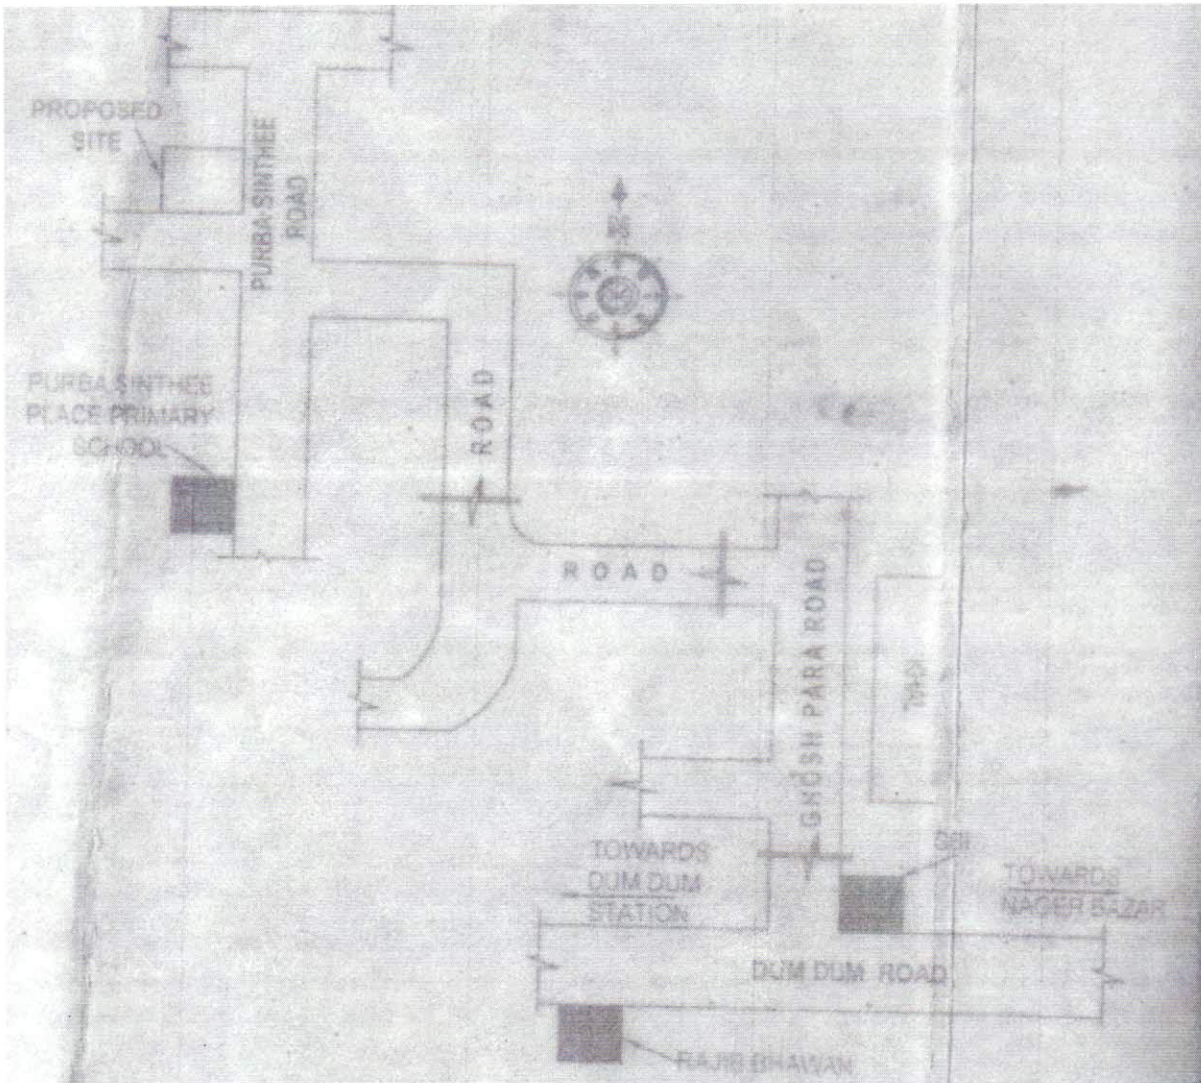

17C, Gorakshabasi Road, Kol-700028
Mobile : 9831317827 / 9836621853
Email: sibirroy.1976@gmail.com

Ref No :

Date :

TO WHOM IT MAY CONCERN

Location plan of proposed project "Dishari East" situated at 252, Purba Sinthee Road, Police Station- Dum Dum, Kolkata- 700030 is shown below:

Latitude: 22.624000
Longitude: 88.399610

For M/s D.S. Construction

D. S. CONSTRUCTION
Sibir Roy 
Proprietor Proprietor